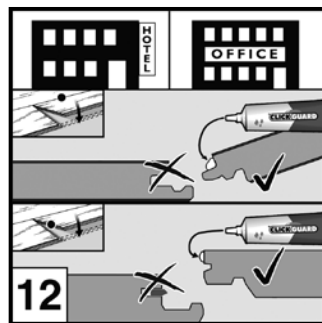

Info: www.laminat-installation.com

Disassembly: