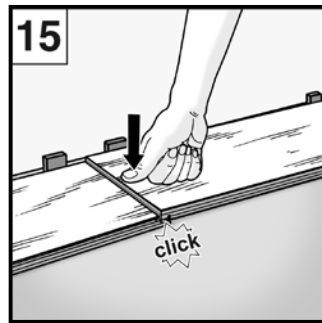

Info: www.laminat-installation.com

Disassembly: