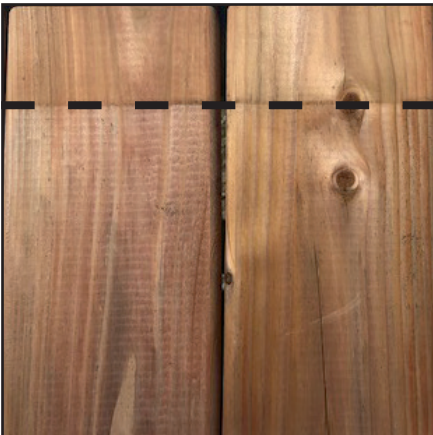

GOODFELLOW *Terra*[®]

COLOR PERFORMANCE

GOODFELLOW TERRA

EXCEPTIONAL PERFORMANCE!

- Goodfellow TERRA stands out - **the beautiful, rich colour will last for several years**
- **Best colour retention** compared to the competition
- **Ecological & environmentally** friendly
- Can be used in fresh water; **no solvents**
- **Seven years** of product experience
- **The colour will become uniform** overtime

The upper part of the planks were not exposed to the elements

COMPETITOR A

COMPETITOR B

COMPETITOR C

Treated wood planks were exposed for a period of 7 months. (Oct. 2018 - Apr. 2019)
Tested by independant third-party.