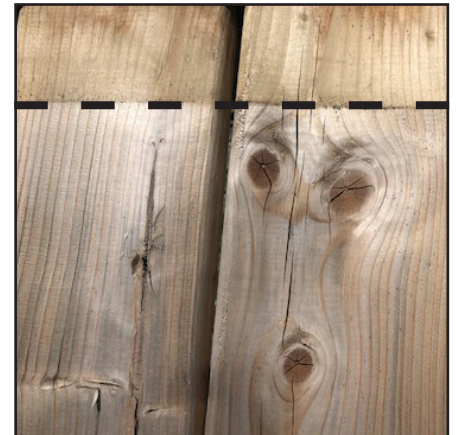

GOODFELLOW *Terra*[®]

COLOR PERFORMANCE

GOODFELLOW TERRA

EXCEPTIONAL PERFORMANCE!

- Goodfellow TERRA stands out - **the beautiful, rich colour will last for several years**
- **Best colour retention** compared to the competition
- **Ecological & environmentally** friendly
- Can be used in fresh water; **no solvents**
- **Seven years** of product experience
- **The colour will become uniform** overtime

The upper part of the planks were not exposed to the elements

COMPETITOR A

COMPETITOR B

COMPETITOR C

Treated wood planks were exposed for a period of 7 months. (Oct. 2018 - Apr. 2019)
Tested by independant third-party.