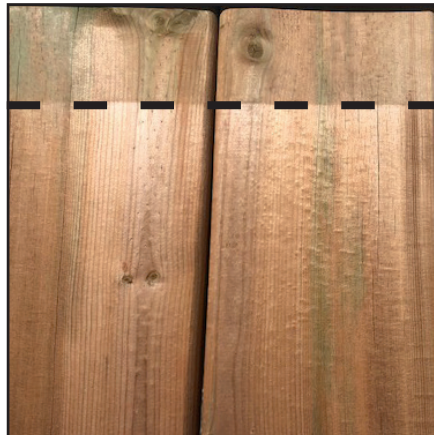

GOODFELLOW *Terra*[®]

COLOR PERFORMANCE

GOODFELLOW TERRA

EXCEPTIONAL PERFORMANCE!

- Goodfellow TERRA stands out - **the beautiful, rich colour will last for several years**
- **Best colour retention** compared to the competition
- **Ecological & environmentally** friendly
- Can be used in fresh water; **no solvents**
- **Seven years** of product experience
- **The colour will become uniform** overtime

The upper part of the planks were not exposed to the elements

COMPETITOR A

COMPETITOR B

COMPETITOR C

Treated wood planks were exposed for a period of 7 months. (Oct. 2018 - Apr. 2019)
Tested by independant third-party.