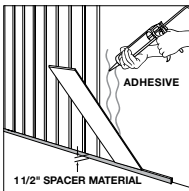

INSTALL WOODHAVEN™ PLANKS ON WALLS IN TWO WAYS!

Install vertically on a wall using construction adhesive. Follow the adhesive manufacturer's recommendations for surface preparation and application rate. Use painter's tape if necessary to hold planks in place until the adhesive sets up.

With either option, finish with a trim of your choice.