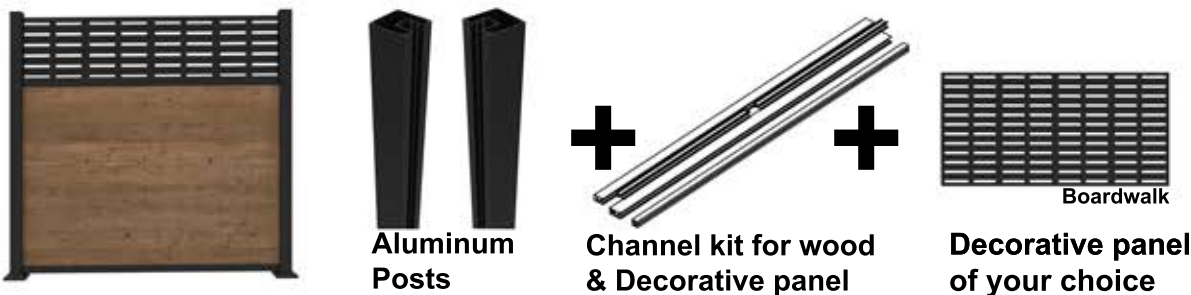

Vinyl colour of your choice

Horizontal or vertical boards with 34"x68" decorative panel cut to size

Gate kit available
46" item#73050179
58" item#73050178

Aluminum Posts

Channel kit for vinyl & Decorative panel

White Grey Cypress Driftwood

Vinyl colour of your choice

Boardwalk

Decorative panel of your choice

Aluminum Mixed Material with Wood

Horizontal boards

Use wood boards of your liking of 1" thickness or less

Horizontal boards with spacers

Gate kit available
46" item#73050179
58" item#73050178

Vertical boards

Horizontal or vertical boards with 34"x 68" decorative panel cut to size

Horizontal boards with spacers and 34"x 68" decorative panel cut to size

ALUMINUM MIXED MATERIALS

Mixed Material Fencing offers flexibility and customization with a wide variety of options. This program features matte black aluminum framing with the ability to use vinyl or wood infill boards to create a solid privacy fence or divider. Spacer blocks or decorative panels can be used to create a semi-privacy decorative fence. Offering various heights and both in-ground and surface mount installation, this easy-to-install product is the perfect fencing solution!