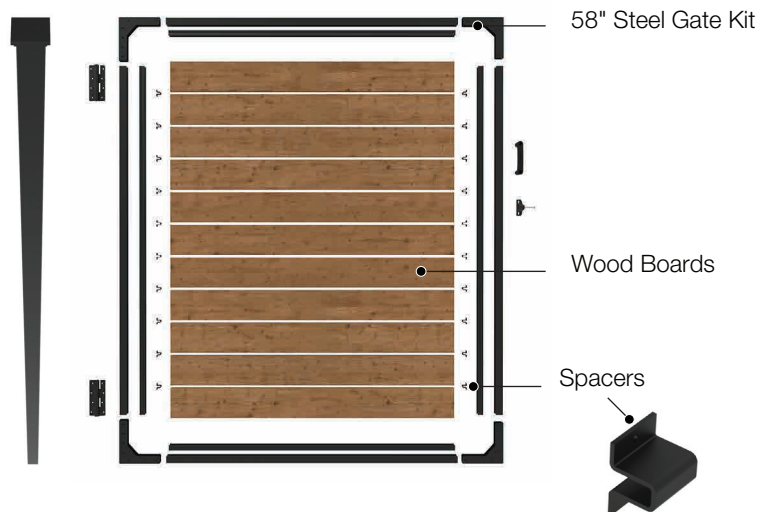

STEEL GATE FOR WOOD OR VINYL BOARDS INFILL

The Barrette Outdoor Living Steel Gate will give the finishing touch to your steel & wood or vinyl fence project. This structure will allow you to use either wood or vinyl infill. The gate must be installed on an inground steel post (sold separately).

FEATURES & BENEFITS

- Made of strong galvanized steel, satin black powder coated and rust resistant
- Use with Barrette Outdoor Living steel posts (inground installation recommended)
- Wood boards can be installed horizontally or vertically
- Gate hinges hardware (sold separately)

SKU INFORMATION

- 73054352 - 58" Steel Gate Kit
- Use with 1" to 1.25" thick wood boards
- 73050144 - Inground Steel Post (sold separately)
- 73050510 - Steel Spacers (sold separately)

GATE HARDWARE RECOMMENDED (sold separately)

- 73025668 - Heavy Duty Butterfly Hinge
- 73050187 - Locking Gravity Latch (two sided)
- 73024421 - EZ Grip Gate Handle
- 73014321 - Gate Stop

HOW TO SHOP

1. 73054352 - Steel Mixed Material Gate Kit
2. Choose Wood Boards - 1" to 1.25" thick
3. 73050144 - Inground Steel Post
4. 73050510 - Steel Spacers (if need for additional ones)