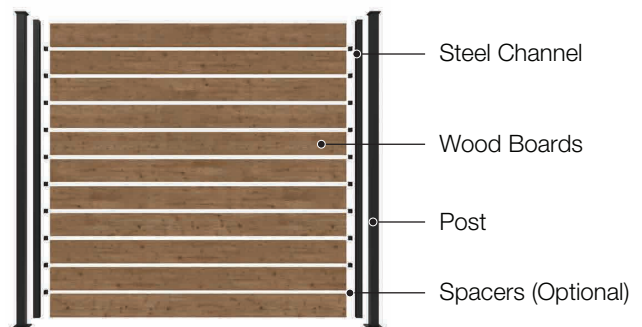

Barrette

OUTDOOR LIVING® 

STEEL & WOOD MIXED MATERIAL FENCING
PRODUCT INFORMATION

STEEL & WOOD MIXED MATERIAL FENCING

Steel & Wood Mixed Material Fencing provides a unique and modern design for your home. This mixed material program allows the mix and match of steel posts with wood boards to create a privacy or semi-privacy panel. The program works best when using a wood board thickness of 1 to 1 - 1/8" and boards 6' or less in length.

FEATURES & BENEFITS

- Craft a distinctive look using wood boards
- Ability to create full privacy panels or semi-privacy panels
- Modern design with matte black steel frame
- Premium powder coat for maximum durability
- Easy installation
- Limited Lifetime Warranty

SKU INFORMATION

- 73050143 - 76" Post
- 73050144 - 96" Post
- 73050511 - Steel Channel Kit for Wood Boards

HOW TO SHOP

1. Select Post
73050143 - 76" Post for Surface Mount Installation
73050144 - 96" Post for In Ground Installation
2. 73050511 - Steel Channel Kit for Wood Boards
3. Choose Wood Boards*
*Recommend choosing boards with a thickness of 1 to 1 - 1/8" and boards 6' or less in length
4. Optional Spacers
Spacers for Semi-Privacy Installation

STEEL GATE FOR WOOD OR VINYL BOARDS INFILL

The Barrette Outdoor Living Steel Gate will give the finishing touch to your steel & wood or vinyl fence project. This structure will allow you to use either wood or vinyl infill. The gate must be installed on an inground steel post (sold separately).