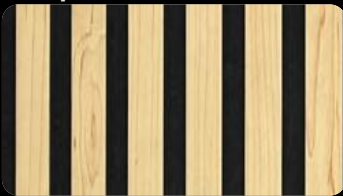

PANNEAUX VIZÜWALL PANELS

VIZÜWALL panels offer an on-trend look that will upgrade your space with ease. Manufactured in Quebec, the VIZÜWALL panel design allows for unlimited layout options and are easily cut-to-size for any customized configuration. Suitable for installation on interior walls or ceilings, numerous colors and finishes are available to complement any décor.

Walnut / Black MDF

White Oak

Maple

Walnut / RAW MDF

Black

Paint Grade

Black Matte

Decorative melamine finished MDF panels | 1/2" Thick | Dims 16" x 96" |
Coverage per panel 10.67 sq ft | Grooves 2"OC | Slats 1 1/4"width