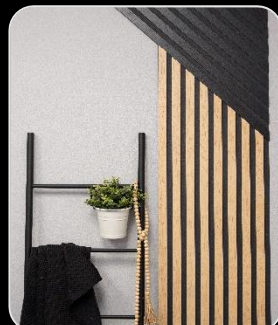

Distributed by: **GOODFELLOW**

www.vizusolution.com
www.goodfellowinc.com