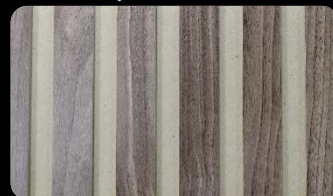

PANNEAUX VIZÜWALL PANELS

VIZÜWALL panels offer an on-trend look that will upgrade your space with ease. Manufactured in Quebec, the VIZÜWALL panel design allows for unlimited layout options and are easily cut-to-size for any customized configuration. Suitable for installation on interior walls or ceilings, numerous colors and finishes are available to complement any décor.

Walnut / Black MDF

White Oak

Maple

Walnut / RAW MDF

Black

Paint Grade

Black Matte

Decorative melamine finished MDF panels | 1/2" Thick | Dims 16" x 96" |
Coverage per panel 10.67 sq ft | Grooves 2"OC | Slats 1 1/4"width