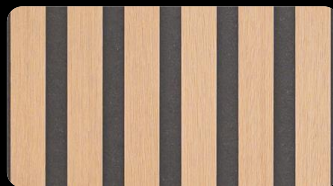

PANNEAUX VIZÜWALL PANELS

VIZÜWALL panels offer an on-trend look that will upgrade your space with ease. Manufactured in Quebec, the VIZÜWALL panel design allows for unlimited layout options and are easily cut-to-size for any customized configuration. Suitable for installation on interior walls or ceilings, numerous colors and finishes are available to complement any décor.

Walnut / Black MDF

White Oak

Maple

Walnut / RAW MDF

Black

Paint Grade

Black Matte

Decorative melamine finished MDF panels | 1/2" Thick | Dims 16" x 96" |
Coverage per panel 10.67 sq ft | Grooves 2"OC | Slats 1 1/4"width