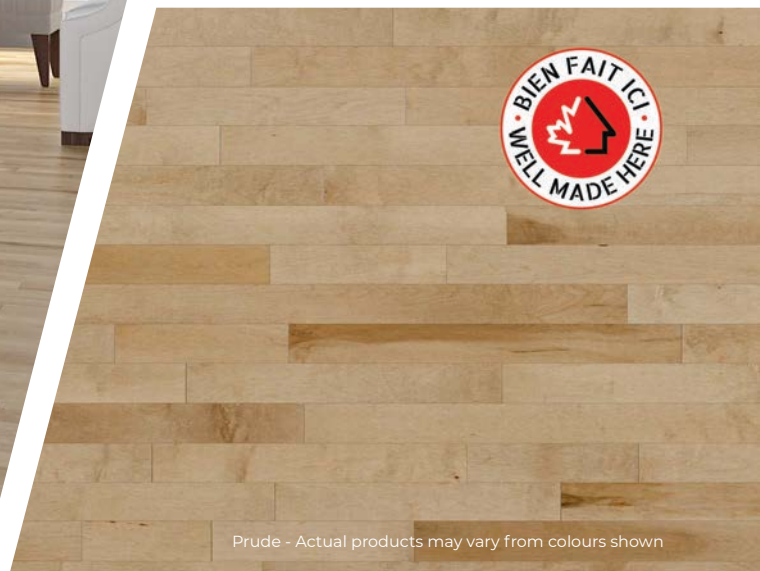

Original

Prude - Actual products may vary from colours shown

**URBAN**  
**Engineered Wood**  
**1/2 or 3/4" x 5"**  
**Multi-ply tongue and groove**

714-46 / 714-47

- 4 mm Wear layer
- Satin finish with a 30% aluminum oxide gloss
- Micro-beveled on 4 sides
- Made in Canada 🇨🇦
- Anti-yellowing
- Must maintain relative humidity between 30-65%
- Floating, glue down or nail down installation
- Install on all levels